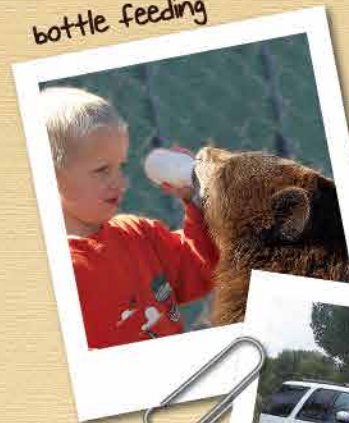

# "The Best Part of our Yellowstone Vacation"

SMITH FAMILY, CA

\* map not to scale

**OPEN DAILY**  
**AT 9:00 AM**  
**FROM MID-MAY**  
**TILL MID-OCTOBER**

**REXBURG**  
**IDAHO**  
**EXIT 328 ON**  
**US 20**

## my WILD adventure at BEAR WORLD!

bottle feeding

wildlife excursion

drive-thru

## Drive

Yellowstone Bear World is a drive-thru wildlife park like no other in the Yellowstone Region. **Here the animals roam freely** in their natural habitat while you view them from the comfort and safety of your vehicle or RV. The wildlife you will encounter include the Rocky Mountain Elk, Bison, Mountain Goats, Mule Deer, Whitetail Deer, Moose and of course American Black Bears and Grizzly Bears.

# YELLOWSTONE BEAR WORLD

[www.YellowstoneBearWorld.com](http://www.YellowstoneBearWorld.com)  
Idaho's #1 wildlife attraction!